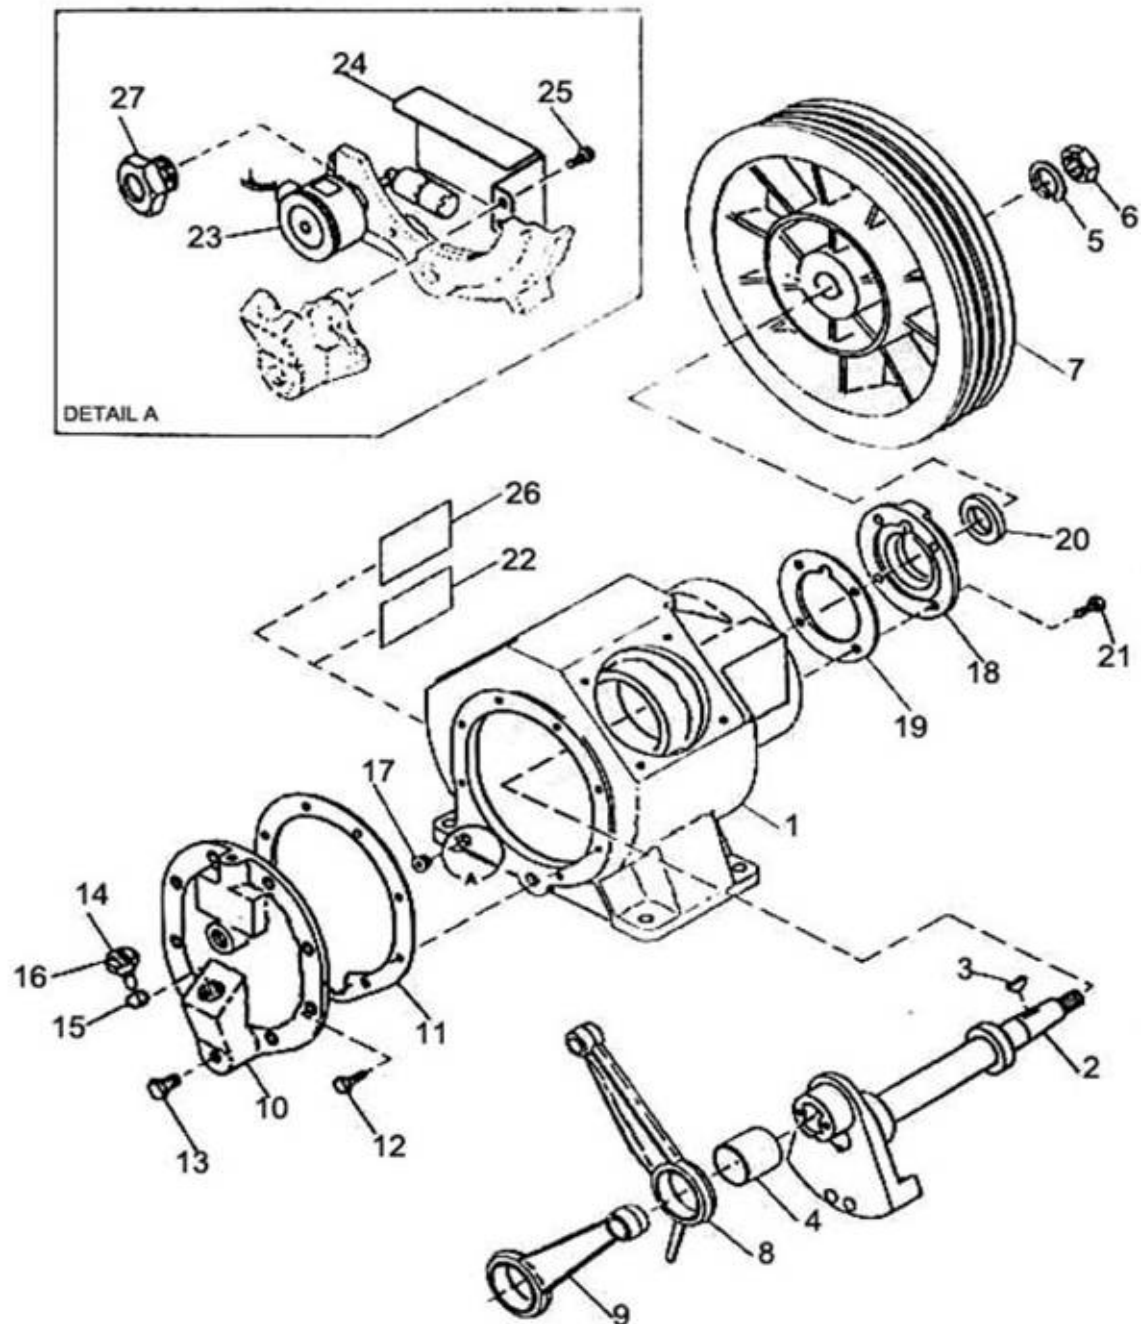

## 7. Compressor Frame Assembly - Model 71T2

All manufacturer's names, numbers, photos, product description and/or part numbers are used for reference purposes only & it is not implied that any part listed is the product of these manufacturers. Since Approvement are made from time to time, the illustration and specifications are subject to change without notice.

## 7. Compressor Frame Assembly - Model 71T2

REF. NO.	PART NUMBER	DESCRIPTION	CCN NUMBER	UNITS PER ASSY	REC SPARES		
					1	2	3
7-1	F5671	Frame compressor	30212997	1			
7-2	W75291T60	Crankshaft complete	30211627	1			
7-3	23A9C810	* Key woodruff	95047437	1			
7-4	R47247	* Bushing crankpin	37002375	1			
7-5	14A5C161	* Washer lock	95324844	1			
7-6	W21914	* Nut belt wheel	30835698	1			
7-7	H6317	Wheel "V" Belt	30285175	1			
7-8	R37139	Rod HP Connecting	30217327	1			
7-9	R22594	Rod LP Connecting	32003659	1			
7-10	W75292T50	Cover frame end complete	30944862	1			
7-11	R8342	* Gasket frame end cover	30439277	1	1	1	2
7-12	35A2C110N	Screw cap	95251013	8			
7-13	35A7B5	Plug Hex head pipe	95033445	1			
7-14	W75294T20	Plug oil filler complete	30213094	1			
7-15	20A11CM212	."O" RING	95018149	1	1	1	2
7-16	W136037	Decal oil plug	32000655	1			
7-17	31A7M5	Plug countersunk 1/2	95043238	1			
7-18	W75293T52	Cover shaft end complete	37004363	1			
7-19	W21913	* Gasket shaft end cover	30295166	1	1	1	2
7-20	W99622T5	* Seal shaft oil	37007648	1		1	2
7-21	35A2C110N	Screw cap	95251013	4			
7-22	35815802	Decal danger	35815802	1			
<b>Optional -Used with Low Oil Level Shutdown Switch</b>							
7-23	H48165	* Switch- Low Oil Level Shutdown	32001109	1			
7-24	R40724	* Baffle - Low Oil Level Switch	30285548	1			
7-25	35A2C1N	* Screw - Cap	95311650	2			
7-26	8A16X131	* Decal - Low Oil Level Protection Switch	95203063	1			
<b>Optional - Used in Place of Low Oil Level Shutdown Switch</b>							
7-27	W114004	Plug - Oil Level Sight	37163334	1			